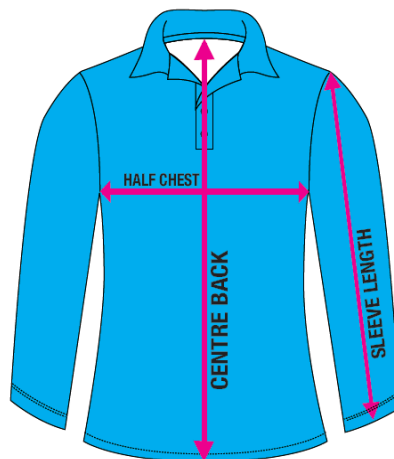

# Noordeman Diesel Size Guide

<b>Mens</b>	<b>S</b>	<b>M</b>	<b>L</b>	<b>XL</b>	<b>2XL</b>	<b>3XL</b>
Half Chest	54	56.5	60	62.5	65	68
Centre Back	73	75	76	79	82	85
Sleeve Length	63	64.5	66	67.5	69	70.5

<b>Womens</b>	<b>S</b>	<b>M</b>	<b>L</b>	<b>XL</b>	<b>2XL</b>	<b>3XL</b>
Approximate Size	10-12	12-14	14-16	16-18	18-20	20-22

<b>Kids</b>	<b>4</b>	<b>6</b>	<b>8</b>	<b>10</b>	<b>12</b>
Half Chest	38	40	42	44	46
Centre Back	45	49	52	55	58
Sleeve Length	41	43.5	46	48.5	51

All measurements above subject to +/- 1-2cm tolerance

Noordeman Diesel caps and beanies are ONE SIZE FITS MOST